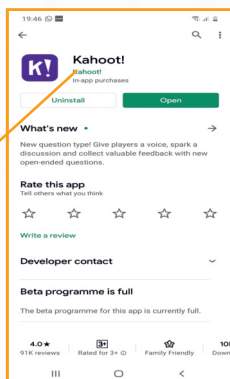

Download The App Kahoot From Play Store/App Store. Then Install- Open

When You Open You Get A Page Like This. Click On Next

This Page You Click On "As a Student"

Enter Your Age

Click on Enter PIN.

Game Pin Will Come On The ZOOM Screen Just Before The Quiz. Once You Enter The Game Pin, Will Ask Your Nick Name. please Enter The Original Name Not Surname So That We Can Identify You To Give Prize