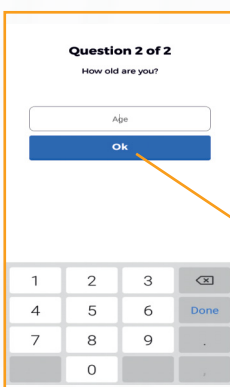

QUIZ INSTRUCTIONS

- Good Internet Connection
- You Should Have 2 Devices Eg Laptop And A Mobile Or 2 Separate Mobiles
- The App 'Kahoot' Should Be Downloaded In A Separate Device Eg Mobile.
- You Will See The Question In Your Laptop While You Answer In Your Mobile
- Max Time You Can Take Is 30sec
- Person Answers Fast Will Get More Points

Download The App Kahoot From Play Store/App Store. Then Install- Open

When You Open You Get A Page Like This. Click On Next

This Page You Click On "As a Student"

Enter Your Age

Click on Enter PIN.

Game Pin Will Come On The ZOOM Screen Just Before The Quiz. Once You Enter The Game Pin, Will Ask Your Nick Name. please Enter The Original Name Not Surname So That We Can Identify You To Give Prize