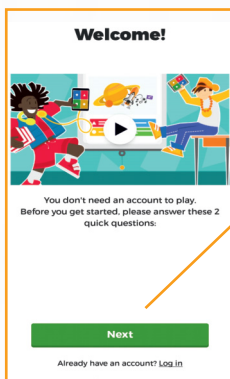

When You Open You Get A Page Like This. Click On Next

This Page You Click On "As a Student"